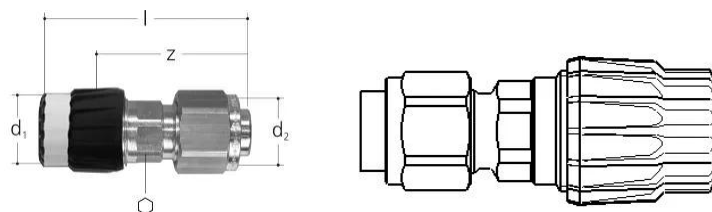

## GF JRG Sanipex MT transition push nipple MF 20

**1158241**

- Description: Compatible to GEBERIT male thread MF 1/2"
- Material: gunmetal
- Connection: loose nut, cone grip union

#### Certification

UK Reg4 approval

- WRAS or
- KIWA

To meet the requirements of the Water Supply (Water Fittings) Regulations 1999

### Measurements

Inner_diameter_di	20
Z	51