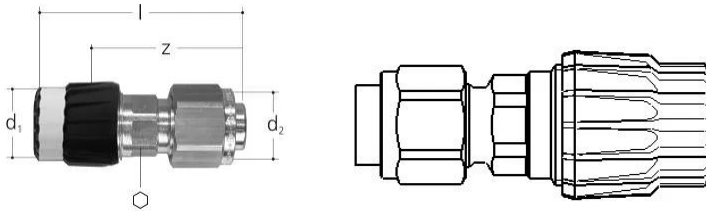

## GF JRG Sanipex MT transition push nipple MF 20

**1158241**

- Description: Compatible to GEBERIT male thread MF 1/2"
- Material: gunmetal
- Connection: loose nut, cone grip union

#### Specification

- Wide product range
- Gunmetal body