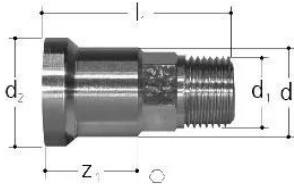

## GF JRG Sanipex MT adapter 40x3/4" MT

**1158458**

- Description: for JRG Sanipex MT fittings
- Material: red brass, plastic
- Connection: external thread, flanged screw connection

### Dimensions

Item Unit Height	48.5
Item Unit Length	72
Item Unit Weight	0,31
Item Unit Width	48.5
Item_UOM	pce