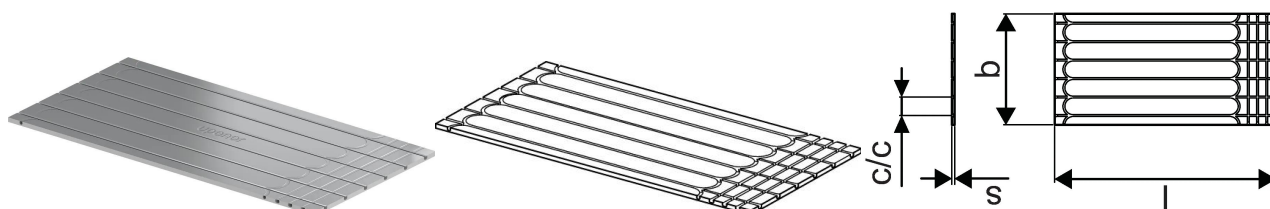

## Uponor Siccus Panel Mini 1200x600x15mm

**1161845**

- EPS panel 1.200x600x15mm
- With full-face heat transfer layer of Aluminium
- With integrated pipe grooves c-c 100mm
- For use with Uponor Comfort Pipe Minitec 9,9

#### Specification

- Siccus Mini is a low-profile, dry installation UFH system
- Full-surface integrated, aluminium heat conducting layer according to BS EN 1264; design B
- For installation with Uponor Comfort PE-X Pipe 9.9mm

### Dimensions

Item Unit Height 15

Item Unit Length 1200

Item Unit Weight 1,08

Item Unit Width 600

Item\_UOM m<sup>2</sup>