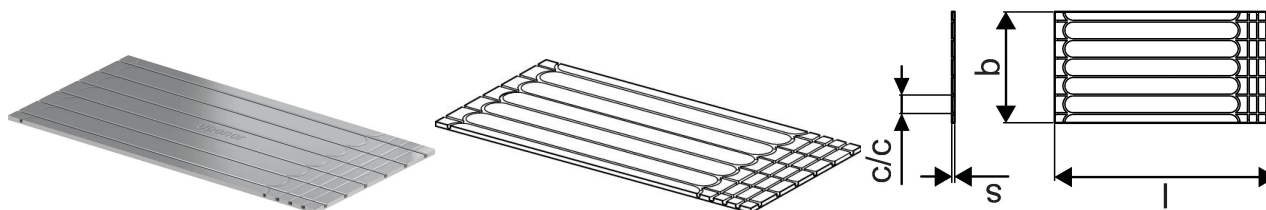

Uponor Siccus Panel Mini 1200x600x15mm

1161845

Status

Item Available From date

2026-03-01

Product code

Item no EAN 6414900331784

Item no GTIN 06414900331784

Dimensions

Item Unit Height 15

Item Unit Length 1200

Item Unit Weight 1,08

Item Unit Width 600

Item_UOM m²

Packaging

Packaging GTIN PL1 06414900510745

Packaging GTIN PL4 06414900510820

Packaging Height PL1 168

Packaging Height PL4 1311

Packaging Length PL1 1210

Packaging Length PL4 1225

Packaging Quantity PL1 7.2

Packaging Quantity PL4 100.8

Packaging Type PL1 Base_Box

Packaging Type PL4 Pallet

Packaging Volume PL1 0,1240008

Packaging Volume PL4 2,0235285

Packaging Weight PL1 8,67

Packaging Weight PL4 146,38

Packaging Width PL1 610

Packaging Width PL4 1260