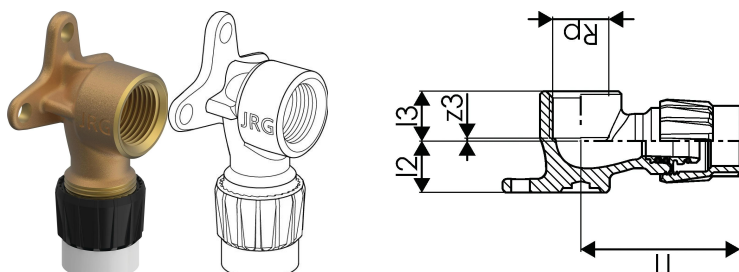

GF JRG fitting connector single FT 16x1/2"/35mm

1162627

- Description: to JRG Sanipex, JRG Sanipex MT pipes
- Material: gunmetal, plastic
- Connection: female thread, cone grip union
- Suitable for: 1157845, 1157849, 1157844

About GF JRG fitting connector single FT

Specification

- Wide product range
- Gunmetal body

Application

Potable water installations

Certification

UK Reg4 approval

- WRAS or
- KIWA

To meet the requirements of the Water Supply (Water Fittings) Regulations 1999

GF JRG fitting connector single FT 16x1/2"/35mm

1162627

Measurements

Female thread Rp	1/2
Inner_diameter_di	16
Length (l1)	49
Length (l2)	17
Length (l3)	16,5
Outer Diameter_do	16
Z Measurement k	40
z1	31
Z3	3

Product code

Item no EAN	7613263118783
Item no GF	351641601
Item no GTIN	07613263118783

Dimensions

Item Unit Height	34
Item Unit Length	80
Item Unit Weight	0,118
Item Unit Width	52
Item_UOM	pce

Packaging

Packaging GTIN PL1	06414900449755
Packaging Height PL1	36
Packaging Length PL1	82
Packaging Quantity PL1	10
Packaging Type PL1	Plastic_Bag
Packaging Volume PL1	0,000159408
Packaging Weight PL1	36,01