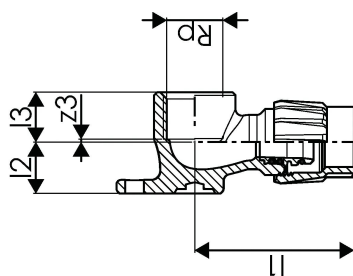

GF JRG fitting connector single FT 16x1/2"/35mm

1162627

- Description: to JRG Sanipex, JRG Sanipex MT pipes
- Material: gunmetal, plastic
- Connection: female thread, cone grip union
- Suitable for: 1157845, 1157849, 1157844

About GF JRG fitting connector single FT

Specification

- Wide product range
- Gunmetal body

Application

Potable water installations

Certification

UK Reg4 approval

- WRAS or
- KIWA

To meet the requirements of the Water Supply (Water Fittings) Regulations 1999

GF JRG fitting connector single FT 16x1/2"/35mm

1162627

Measurements

Female thread Rp	1/2
Inner_diameter_di	16
Length (l1)	49
Length (l2)	17
Length (l3)	16,5
Outer Diameter_do	16
Z Measurement k	40
z1	31
Z3	3

Product code

Item no EAN	7613263118783
Item no GF	351641601
Item no GTIN	07613263118783

Dimensions

Item Unit Height	34
Item Unit Length	80
Item Unit Weight	0,118
Item Unit Width	52
Item_UOM	pce

Packaging

Packaging GTIN PL1	06414900449755
Packaging Height PL1	36
Packaging Length PL1	82
Packaging Quantity PL1	10
Packaging Type PL1	Plastic_Bag
Packaging Volume PL1	0,000159408
Packaging Weight PL1	36,01