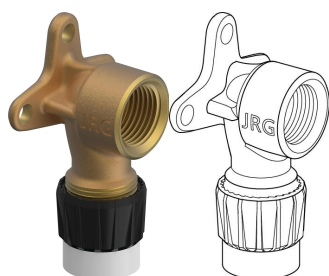

GF JRG fitting connector single FT 16x1/2"/35mm

1162627

- Description: to JRG Sanipex, JRG Sanipex MT pipes
- Material: gunmetal, plastic
- Connection: female thread, cone grip union
- Suitable for: 1157845, 1157849, 1157844

About GF JRG fitting connector single FT

Specification

- Wide product range
- Gunmetal body

Application

Potable water installations

Certification

UK Reg4 approval

- WRAS or
- KIWA

To meet the requirements of the Water Supply (Water Fittings) Regulations 1999

GF JRG fitting connector single FT 16x1/2"/35mm

1162627

Measurements

Female thread Rp	1/2
Inner_diameter_di	16
Length (l1)	49
Length (l2)	17
Length (l3)	16,5
Outer Diameter_do	16
Z Measurement k	40
z1	31
Z3	3

Product code

Item no EAN	7613263118783
Item no GF	351641601
Item no GTIN	07613263118783

Dimensions

Item Unit Height	34
Item Unit Length	80
Item Unit Weight	0,118
Item Unit Width	52
Item_UOM	pce

Packaging

Packaging GTIN PL1	06414900449755
Packaging Height PL1	36
Packaging Length PL1	82
Packaging Quantity PL1	10
Packaging Type PL1	Plastic_Bag
Packaging Volume PL1	0,000159408
Packaging Weight PL1	36,01