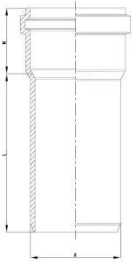

GF Silenta HT-PP white pipe with single socket S16/S20 40x1000mm

1184625

- White, monolayer, PP-material
- According to BS EN 1451

About GF Silenta HT-PP white pipe with single socket S16/S20

Specification

- Manufactured using chemical and temperature resistant Polypropylene
- System according to the requirements of BS EN 1451
- Application area B to BS EN 1451
- Fire class E to BS EN 13501-1
- Pipe diameters from 32 mm to 160 mm
- Wide range of fittings to give complete design freedom
- For use with GF standard Clamp fittings

Dimensions

| | |
|------------------|-------|
| Item Unit Height | 40 |
| Item Unit Length | 1000 |
| Item Unit Weight | 0,264 |
| Item Unit Width | 40 |
| Item_UOM | pce |

Packaging

| | |
|------------------------|----------------|
| Packaging GTIN PL1 | 06414900577434 |
| Packaging Height PL1 | 225 |
| Packaging Length PL1 | 1000 |
| Packaging Quantity PL1 | 1 |
| Packaging Type PL1 | Piece |
| Packaging Volume PL1 | 0,02025 |
| Packaging Weight PL1 | 2,64 |
| Packaging Width PL1 | 90 |

Measurements

| | |
|-----------------|----|
| Z Measurement d | 40 |
| Z measurement m | 45 |

Technical documents

Download documents here 

Uponor UK

Blackmor Lane The Pavillion
WD18 8GA, Watford
UK

T +44 (0)1923 381212