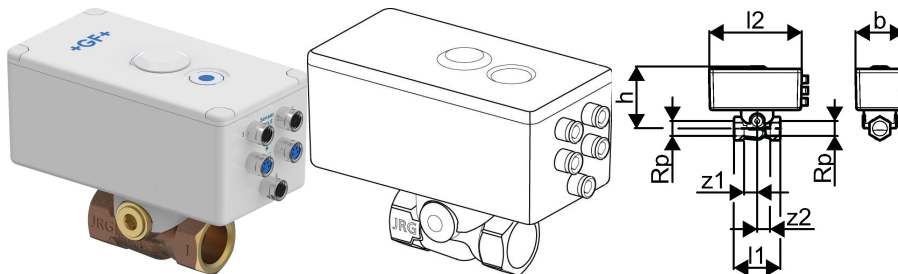

GF Hycleen Flush & Shut-Off Valve DN15

1185323

- digital flush and shut-off valve
- Nominal pressure: PN10
- Material: Gunmetal lead-free (RG+), stainless

About GF Hycleen Flush & Shut-Off Valve

Specification

- Dimension range DN 15 & 20
- Power supply, serial cabling
- Access via smartphone app

Application

Potable water installations

GF Hyclean Flush & Shut-Off Valve DN15

1185323

Status

Item Available From date

Item no LVI

2022400

Dimensions

Item Unit Height

95

Item Unit Length

120

Item Unit Weight