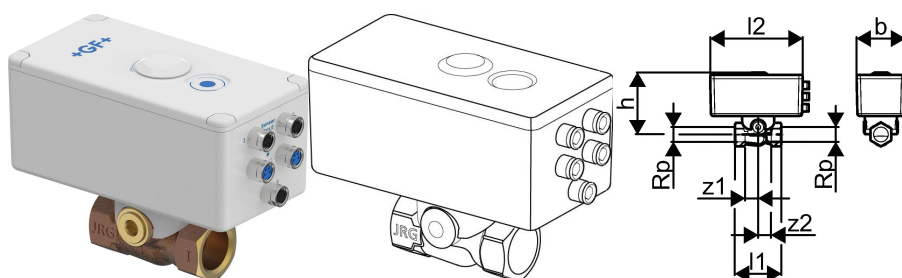

GF Hycleen Flush & Shut-Off Valve DN15

1185323

- digital flush and shut-off valve
- Nominal pressure: PN10
- Material: Gunmetal lead-free (RG+), stainless

About GF Hycleen Flush & Shut-Off Valve

Specification

- Dimension range DN 15 & 20
- Power supply, serial cabling
- Access via smartphone app

Application

Potable water installations

GF Hyclean Flush & Shut-Off Valve DN15

1185323

Status

Item Available From date

Item no LVI

2022400

Dimensions

Item Unit Height

95

Item Unit Length

120

Item Unit Weight