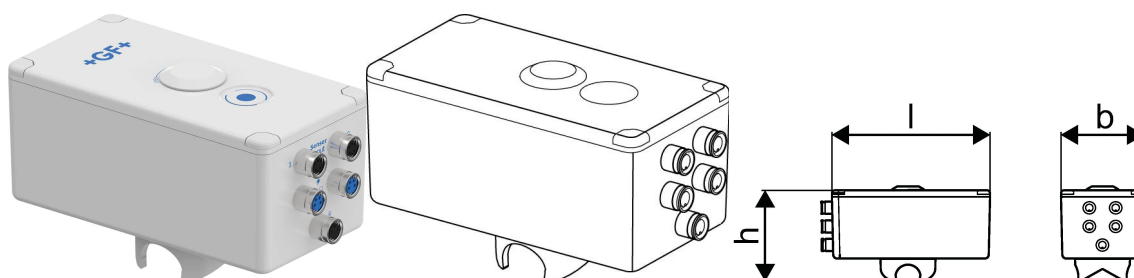

GF Hycleen Balance Controller - spare part DN15

1185330

Status

Item Available From date

2026-03-01

Product code

Item no EAN	7613263118998
Item no GF	351112191
Item no GTIN	07613263118998
Item no LVI	2022398

Dimensions

Item Unit Height	70.6
Item Unit Length	128.1
Item Unit Weight	0,385
Item Unit Width	63
Item_UOM	pce

Packaging

Packaging GTIN PL1	06414900269360
Packaging Height PL1	70
Packaging Length PL1	135
Packaging Quantity PL1	1
Packaging Type PL1	Base_Box
Packaging Volume PL1	0,0008316
Packaging Weight PL1	0,411
Packaging Width PL1	88

Technical documents

Download documents here

T +44 (0)1923 927000
E enquiries.uk@uponor.com

www.uponor.com/en-gb