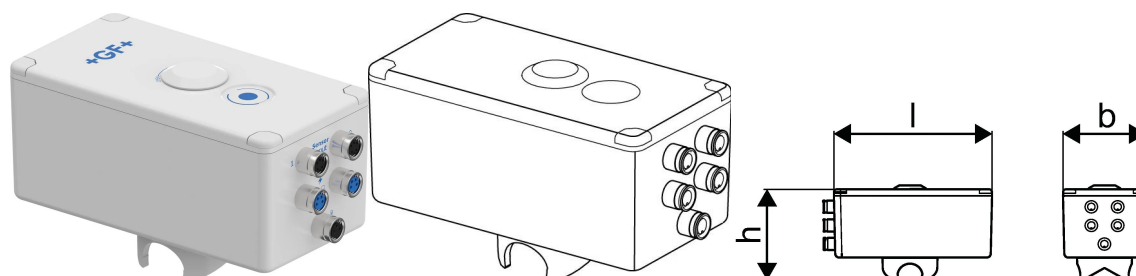

## GF Hycleen Balance Controller - spare part DN15

**1185330**

- spare part to Hycleen Balance

#### Specification

- Dimension range DN 15 & 20
- Power supply, serial cabling
- Access via smartphone app

### Dimensions

Item Unit Height	70.6
Item Unit Length	128.1
Item Unit Weight	0,385
Item Unit Width	63
Item_UOM	pce