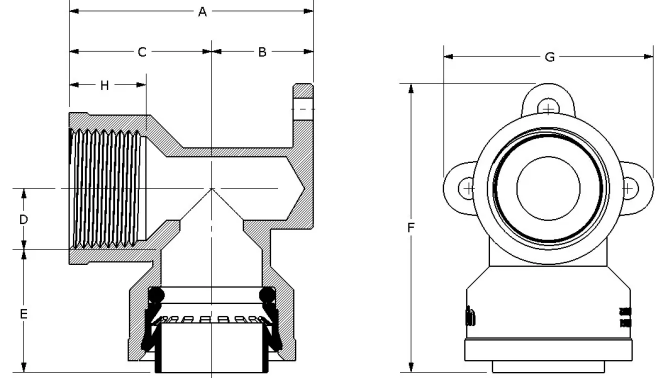

TotalFit drop ear elbows

Project Information

Job name:	Location:
Engineer:	Date submitted:
Contractor:	Submitted by:
Manufacturer's representative:	Approved by:

Technical data

Material	Engineered Polymer
Temp/pressure ratings	73 °F (23 °C) at 160 psi (11 bar) 180 °F (82 °C) at 100 psi (6.9 bar) 200 °F (93 °C) at 80 psi (5.5 bar)
Prop 65 label required?	No

Product information and application use

TotalFit™ is the professional-grade engineered polymer (EP) push-to-connect solution that provides greater value for residential projects with the same versatility and speed as brass push-to-connect fittings for PEX, PE-RT, CPVC, and copper piping systems.

Part name	Part no.	A [mm]	B [mm]	C [mm]	D [mm]	E [mm]	F [mm]	G [mm]	H [mm]	End Type 1	End Type 2
TotalFit Drop Ear Elbow, 1/2" x 1/2" FNPT	TF4235050	44.50	18	26.50	11	21.20	53.90	39.40	17	TotalFit 1/2"	FNPT 1/2"
TotalFit Drop Ear Elbow, 3/4" x 3/4" FNPT	TF4237575	54	22.50	31.50	13.50	27.10	63.80	46.40	17	TotalFit 3/4"	FNPT 3/4"

Part name	Part no.	Weight per UOM [kg/UOM]
TotalFit Drop Ear Elbow, 1/2" x 1/2" FNPT	TF4235050	0.024
TotalFit Drop Ear Elbow, 3/4" x 3/4" FNPT	TF4237575	0.039

Part name	Part no.	Codes	Standards	Listings
TotalFit drop ear elbows	All	UPC IMC IPC IRC UMC NPC of Canada CPC CMC	NSF/ANSI 14 NSF/ANSI/CAN 61 NSF/ANSI/CAN 372 ASTM F877 ASSE 1061	IAPMO K-13573 IAPMO K-13572 IAPMO K-13571