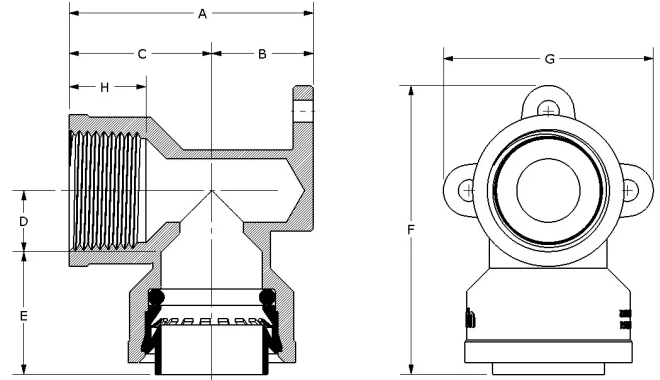

TotalFit drop ear elbows

Project Information

Job name:	Location:
Engineer:	Date submitted:
Contractor:	Submitted by:
Manufacturer's representative:	Approved by:

Technical data

Material	Engineered Polymer
Temp/pressure ratings	73 °F (23 °C) at 160 psi (11 bar) 180 °F (82 °C) at 100 psi (6.9 bar) 200 °F (93 °C) at 80 psi (5.5 bar)
Prop 65 label required?	No

Product information and application use

TotalFit™ is the professional-grade engineered polymer (EP) push-to-connect solution that provides greater value for residential projects with the same versatility and speed as brass push-to-connect fittings for PEX, PE-RT, CPVC, and copper piping systems.

Part name	Part no.	A [Inch]	B [Inch]	C [Inch]	D [Inch]	E [Inch]	F [Inch]	G [Inch]	H [Inch]	End Type 1	End Type 2
TotalFit Drop Ear Elbow, 1/2" x 1/2" FNPT	TF4235050	1.752	0.709	1.043	0.433	0.835	2.122	1.551	0.669	TotalFit 1/2"	FNPT 1/2"
TotalFit Drop Ear Elbow, 3/4" x 3/4" FNPT	TF4237575	2.126	0.886	1.24	0.531	1.067	2.512	1.827	0.669	TotalFit 3/4"	FNPT 3/4"

Part name	Part no.	Weight per UOM [lbs/UOM]
TotalFit Drop Ear Elbow, 1/2" x 1/2" FNPT	TF4235050	0.05
TotalFit Drop Ear Elbow, 3/4" x 3/4" FNPT	TF4237575	0.09

Part name	Part no.	Codes	Standards	Listings
TotalFit drop ear elbows	All	UPC IRC IPC NPC of Canada UMC CMC CPC IMC	NSF-372 ASTM F877 NSF-61 NSF-14 ASSE 1061	K-13573 K-13571 K-13572