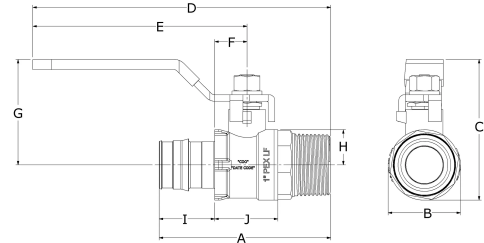

Part name	Part no.	A [inch]	B [inch]	C [inch]	D [inch]	E [inch]	F [inch]	G [inch]	H [inch]	I [inch]	J [inch]
ProPEX LF Brass Transition Ball Valve (full port) SS Ball and Stem 1/2" PEX x 1/2" MNPT	LFT4915050SS	2.524	1.001	2.03	4.776	3.425	0.465	1.583	0.447	0.709	1.012
ProPEX LF Brass Transition Ball Valve (full port) SS Ball and Stem 3/4" PEX x 3/4" MNPT	LFT4917575SS	2.992	1.28	2.411	4.949	3.425	0.524	1.791	0.62	0.945	1.122
ProPEX LF Brass Transition Ball Valve (full port) SS Ball and Stem 1" PEX x 1" MNPT	LFT4911010SS	3.579	1.535	2.984	6.26	4.547	0.685	2.236	0.748	1.181	1.339
ProPEX LF Brass Transition Ball Valve (full port) SS Ball and Stem 1 1/4" PEX x 1 1/4" MNPT	LFT4911313SS	4.142	1.858	3.311	6.423	4.547	0.821	2.396	0.915	1.445	1.575
ProPEX LF Brass Transition Ball Valve (full port) SS Ball and Stem 1 1/2" PEX x 1 1/2" MNPT	LFT4911515SS	4.626	2.126	4.134	7.579	5.638	0.98	3.091	1.043	1.705	1.799
ProPEX LF Brass Transition Ball Valve (full port) SS Ball and Stem 2" PEX x 2" MNPT	LFT4912020SS	5.492	2.874	4.78	7.862	5.638	1.122	3.362	1.417	2.146	2.138

Part name	Part no.	Cv	End Type 1	End Type 2	Weight per UOM [lbs/UOM]
ProPEX LF Brass Transition Ball Valve (full port) SS Ball and Stem 1/2" PEX x 1/2" MNPT	LFT4915050SS	5	ProPEX 1/2"	MNPT 1/2"	0.33
ProPEX LF Brass Transition Ball Valve (full port) SS Ball and Stem 3/4" PEX x 3/4" MNPT	LFT4917575SS	14.4	ProPEX 3/4"	MNPT 3/4"	0.5
ProPEX LF Brass Transition Ball Valve (full port) SS Ball and Stem 1" PEX x 1" MNPT	LFT4911010SS	17	ProPEX 1"	MNPT 1"	0.87
ProPEX LF Brass Transition Ball Valve (full port) SS Ball and Stem 1 1/4" PEX x 1 1/4" MNPT	LFT4911313SS	26.9	ProPEX 1-1/4"	MNPT 1-1/4"	1.34
ProPEX LF Brass Transition Ball Valve (full port) SS Ball and Stem 1 1/2" PEX x 1 1/2" MNPT	LFT4911515SS	36.6	ProPEX 1-1/2"	MNPT 1-1/2"	1.94
ProPEX LF Brass Transition Ball Valve (full port) SS Ball and Stem 2" PEX x 2" MNPT	LFT4912020SS	82.1	ProPEX 2"	MNPT 2"	3.04