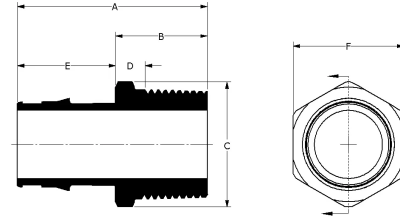

ProPEX lead-free (LF) brass male threaded adapters

Project Information

Job name :	Location :
Engineer :	Date submitted:
Contractor :	Submitted by:
Manufacturer's representative :	Approved by :

Technical data

Material	LF Brass
Temp/pressure ratings	73 °F (23 °C) at 160 psi (11 bar) 180 °F (82 °C) at 100 psi (6.9 bar) 200 °F (93 °C) at 80 psi (5.5 bar)
Prop 65 label required?	Yes

Product information and application use

ProPEX® lead-free (LF) brass male threaded adapters connect Uponor PEX tubing to male NPT threads for use in hot and cold domestic potable water systems, residential fire safety and hydronic radiant heating and cooling systems. These adapters are safe for direct burial in soil.

Part name	Part no.	A [inch]	B [inch]	C [inch]	D [inch]	E [inch]	F [inch]	G [inch]	Cv	Weight per UOM [lbs/UOM]	Equivalent length through [ft]
ProPEX LF Brass Male Threaded Adapter, 1" PEX x 1" NPT	LF4521010	2.286	1.105	1.502	0.422	1.181	1.335	0.751	19.9	0.38	3.2
ProPEX LF Brass Male Threaded Adapter, 1" PEX x 3/4" NPT	LF4521075	2.201	1.02	1.404	0.474	1.181	1.25	0.702	17.8	0.26	1.2
ProPEX LF Brass Male Threaded Adapter, 1 1/4" PEX x 1 1/4" NPT	LF4521313	2.55	1.105	1.925	0.398	1.445	1.68	0.963	32.4	0.62	4.2
ProPEX LF Brass Male Threaded Adapter, 1 1/2" PEX x 1 1/2" NPT	LF4521515	2.854	1.15	2.167	0.426	1.704	1.92	1.083	39.3	0.8	5.5
ProPEX LF Brass Male Threaded Adapter, 2" PEX x 2" NPT	LF4522020	3.543	1.396	2.6	0.639	2.147	2.375	1.3	78.6	1.45	5.61
ProPEX LF Brass Male Threaded Adapter, 2 1/2" PEX x 2 1/2" NPT	LF4522525	4.83	2	3.279	0.863	2.83	2.9	1.639	227.3	3.1	1.5
ProPEX LF Brass Male Threaded Adapter, 3" PEX x 3" NPT	LF4523030	5.38	2	3.994	0.8	3.38	3.52	1.997	187.5	4.9	9.1
ProPEX LF Brass Male Threaded Adapter, 3/8" PEX x 1/2" NPT	LF4523850	1.521	0.93	0.963	0.396	0.591	0.86	0.481	5	0.11	2.3
ProPEX LF Brass Male Threaded Adapter, 1/2" PEX x 1/2" NPT	LF4525050	1.639	0.93	0.963	0.396	0.709	0.86	0.481	5	0.12	2.3
ProPEX LF Brass Male Threaded Adapter, 1/2" PEX x 3/4" NPT	LF4525075	1.639	0.93	1.206	0.384	0.709	1.07	0.603	6.2	0.2	1.8
ProPEX LF Brass Male Threaded Adapter, 3/4" PEX x 1" NPT	LF4527510	2.045	1.1	1.511	0.417	0.945	1.335	0.756	10.9	0.32	3.4
ProPEX LF Brass Male Threaded Adapter, 3/4" PEX x 3/4" NPT	LF4527575	1.945	1	1.196	0.454	0.945	1.07	0.598	11.3	0.2	2.7

Part name	Part no.	End Type 1	End Type 2
ProPEX LF Brass Male Threaded Adapter, 1" PEX x 1" NPT	LF4521010	ProPEX 1"	MNPT 1"
ProPEX LF Brass Male Threaded Adapter, 1" PEX x 3/4" NPT	LF4521075	ProPEX 1"	MNPT 3/4"
ProPEX LF Brass Male Threaded Adapter, 1 1/4" PEX x 1 1/4" NPT	LF4521313	ProPEX 1-1/4"	MNPT 1-1/4"
ProPEX LF Brass Male Threaded Adapter, 1 1/2" PEX x 1 1/2" NPT	LF4521515	ProPEX 1-1/2"	MNPT 1-1/2"
ProPEX LF Brass Male Threaded Adapter, 2" PEX x 2" NPT	LF4522020	ProPEX 2"	MNPT 2"
ProPEX LF Brass Male Threaded Adapter, 2 1/2" PEX x 2 1/2" NPT	LF4522525	ProPEX 2-1/2"	MNPT 2-1/2"
ProPEX LF Brass Male Threaded Adapter, 3" PEX x 3" NPT	LF4523030	ProPEX 3"	MNPT 3"