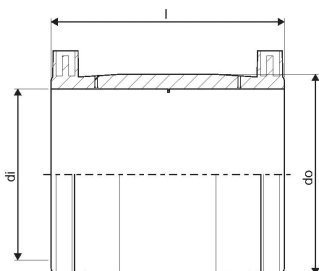

IPLAST PRESSURE EF COUPLER 280 SDR17 PE100

1000388

IPLAST PRESSURE EF COUPLER 280 SDR17 PE100

1000388

Technical data

Item UOM	Piece
Outer Diameter_do	280 mm

Packaging

Packaging Quantity 1	32
Packaging Quantity 4	32