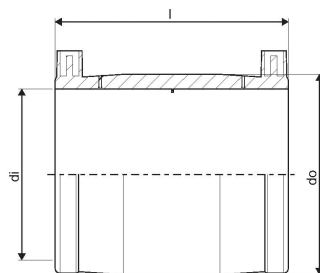

IPLAST PRESSURE EF COUPLER 280 SDR17 PE100

1000388

IPLAST PRESSURE EF COUPLER 280 SDR17 PE100

1000388

Technical data

Item UOM	Piece
Outer Diameter_do	280 mm

Packaging

Packaging Quantity 1	32
Packaging Quantity 4	32