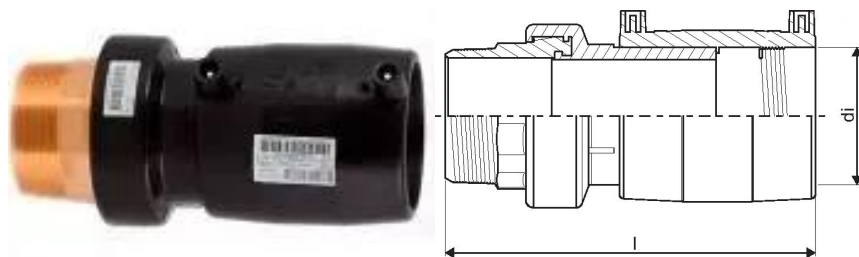

IPLAST PRESSURE EF COUPLER ADAPTER 32-THREAD 1 SDR11 PE100 MALE

1000451

IPLAST PRESSURE EF COUPLER ADAPTER 32-THREAD 1 SDR11 PE100 MALE

1000451

Technical data

Item UOM	Piece
Length (l)	152 mm
Outer Diameter_do	32 mm