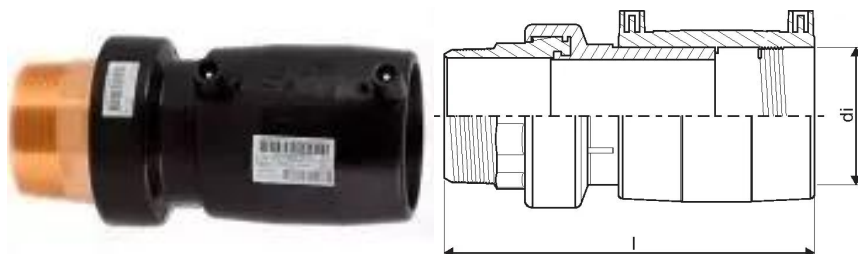

IPLAST PRESSURE EF COUPLER ADAPTER 32-THREAD 1 SDR11 PE100 MALE

1000451

IPLAST PRESSURE EF COUPLER ADAPTER 32-THREAD 1 SDR11 PE100 MALE

1000451

Technical data

Item UOM	Piece
Length (l)	152 mm
Outer Diameter_do	32 mm