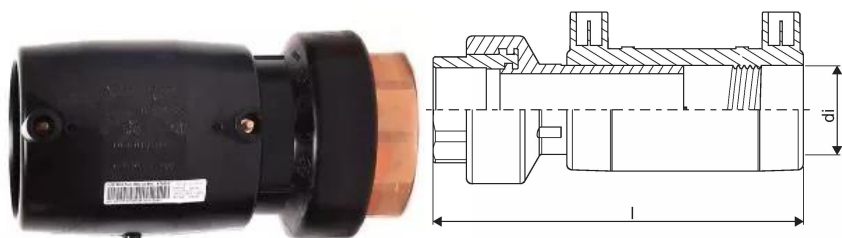

## IPLAST PRESSURE EF COUPLER ADAPTER 32-THREAD 1 SDR11 PE100 FEMALE

1000542

### Technical data

Item UOM	Piece
Inner_diameter_di	32 mm
Length (l)	133 mm