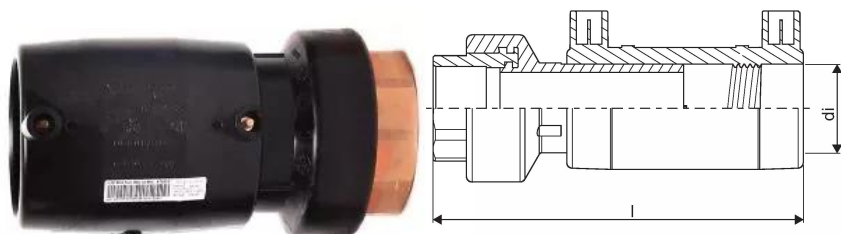

## IPLAST PRESSURE EF COUPLER ADAPTER 32-THREAD 1 SDR11 PE100 FEMALE

1000542

### Technical data

Item UOM	Piece
Inner_diameter_di	32 mm
Length (l)	133 mm