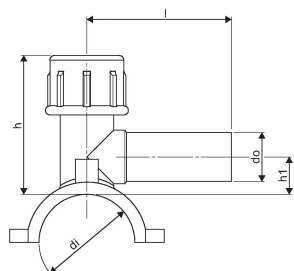

## IPLAST PRESSURE EF TAPPING TEE 40/32 SDR11 PE100

1000546

### Technical data

Item UOM	Piece
Inner_diameter_di	40 mm
Length (l)	95 mm
Outer Diameter_do	32 mm
Z-measurement h	91 mm
Z-measurement h1	24 mm