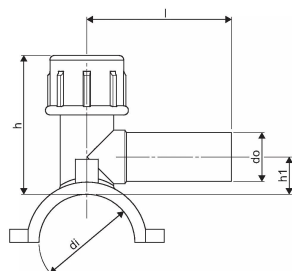

## IPLAST PRESSURE EF TAPPING TEE 40/32 SDR11 PE100

1000546

### Technical data

Item UOM	Piece
Inner_diameter_di	40 mm
Length (l)	95 mm
Outer Diameter_do	32 mm
Z-measurement h	91 mm
Z-measurement h1	24 mm