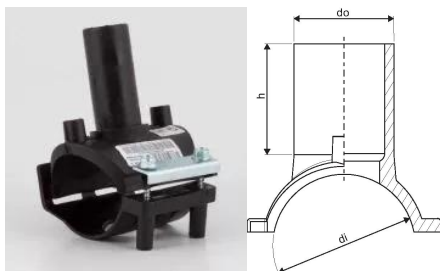

IPLAST PRESSURE EF BRANCH SADDLE 63/63 SDR11 PE100

1000567

IPLAST PRESSURE EF BRANCH SADDLE 63/63 SDR11 PE100

1000567

Technical data

Item UOM	Piece
Inner_diameter_di	63 mm
Outer Diameter_do	63 mm
Z-measurement h	75 mm