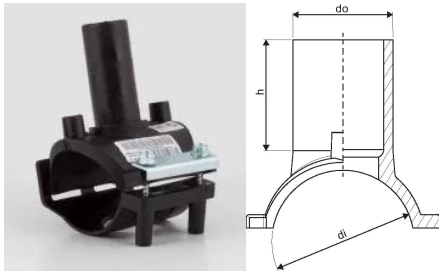

IPLAST PRESSURE EF BRANCH SADDLE 63/63 SDR11 PE100

1000567

IPLAST PRESSURE EF BRANCH SADDLE 63/63 SDR11 PE100

1000567

Technical data

Item UOM	Piece
Inner_diameter_di	63 mm
Outer Diameter_do	63 mm
Z-measurement h	75 mm