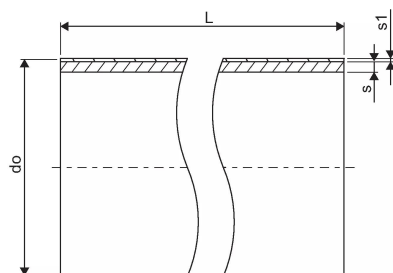

PROFUSE RC WATER PIPE 200X11,9 PN10 BLUE 6M SDR17 PE100 RC 1004715

PROFUSE RC WATER PIPE 200X11,9 PN10 BLUE 6M SDR17 PE100 RC 1004715

Technical data

Item UOM	Piece
Length (l)	6000 mm
Outer Diameter_do	200 mm
Wall thickness_s	11,9 mm
Wall thickness_s1	0,8 mm