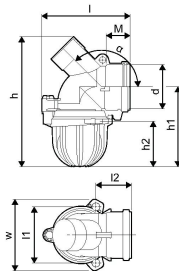

## CHAMBER BACKFLOW VALVE 110

1051071

### Technical data

Item UOM	Piece
Length (l)	220 mm
Z-measurement ALPHA	135 °
Z-measurement d	110 mm
Z-measurement h	326 mm
Z-measurement h1	200 mm
Z-measurement h2	114 mm
Z-measurement M	59 mm
Z-measurement w	179 mm