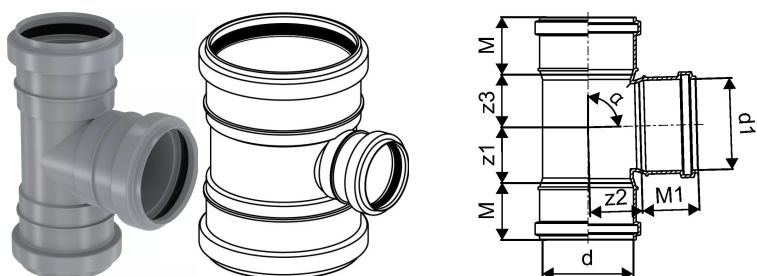

SOIL&WASTE SOCKET BRANCH 50/50 88,5 DEG GREY

1051238

SOIL&WASTE SOCKET BRANCH 50/50 88,5 DEG GREY

1051238

Technical data

Item UOM

Piece

Packaging