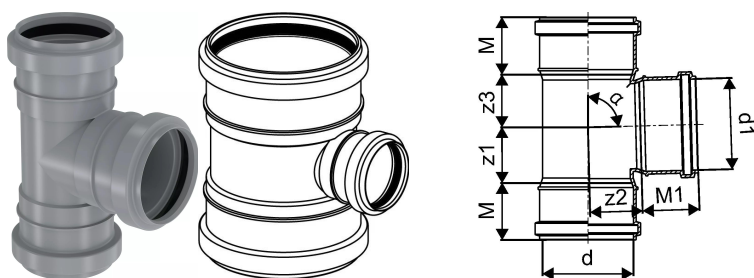

SOIL&WASTE SOCKET BRANCH 50/50 88,5 DEG GREY

1051238

SOIL&WASTE SOCKET BRANCH 50/50 88,5 DEG GREY

1051238

Technical data

Item UOM

Piece

Packaging