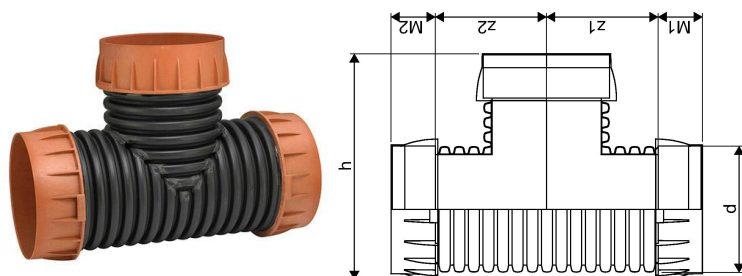

IQ STORM WATER BRANCH 600/600 90 DEG BLACK

1051730

IQ STORM WATER BRANCH 600/600 90 DEG BLACK

1051730

Technical data

Item UOM	Piece
Z-measurement ALPHA	90 °
Z-measurement d	687 mm
Z-measurement h	1226 mm
Z-measurement M1	241 mm
Z-measurement M2	241 mm
z1	608 mm
z2	605 mm