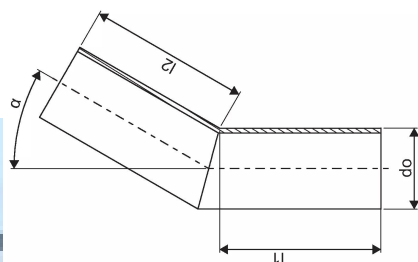

PRESSURE ELBOW 200 0-30 DEG SDR17 PE100 SEGMENT WELDED

1052251

PRESSURE ELBOW 200 0-30 DEG SDR17 PE100 SEGMENT WELDED

1052251

Technical data

Item UOM	Piece
Outer Diameter_do	200 mm
Z-measurement ALPHA	0-30 °