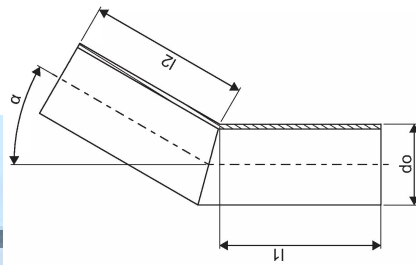

PRESSURE ELBOW 200 0-30 DEG SDR17 PE100 SEGMENT WELDED

1052251

PRESSURE ELBOW 200 0-30 DEG SDR17 PE100 SEGMENT WELDED

1052251

Technical data

Item UOM	Piece
Outer Diameter_do	200 mm
Z-measurement ALPHA	0-30 °