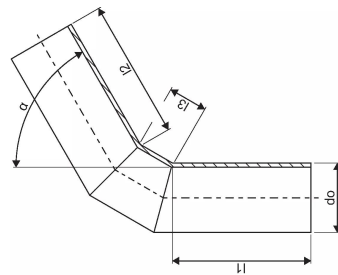

PRESSURE ELBOW 200 31-60 DEG SDR17 PE100 SEGMENT WELDED 1052264

PRESSURE ELBOW 200 31-60 DEG SDR17 PE100 SEGMENT WELDED 1052264

Technical data

Item UOM	Piece
Outer Diameter_do	200 mm
Z-measurement ALPHA	31-60 °