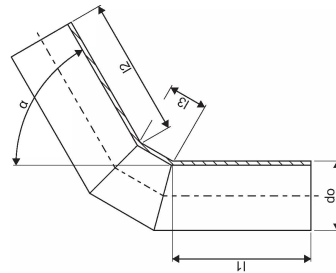

PRESSURE ELBOW 200 31-60 DEG SDR17 PE100 SEGMENT WELDED 1052264

PRESSURE ELBOW 200 31-60 DEG SDR17 PE100 SEGMENT WELDED 1052264

Technical data

Item UOM	Piece
Outer Diameter_do	200 mm
Z-measurement ALPHA	31-60 °