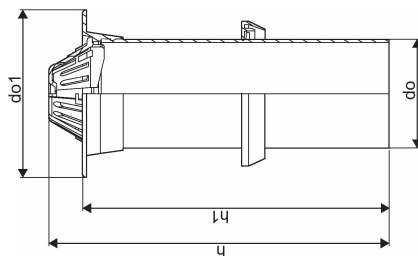

CHAMBER TELESCOPE PIPE 400/315 0,85M L65D 40TN GRATED DOME COVER SET

1054514

CHAMBER TELESCOPE PIPE 400/315 0,85M L65D 40TN GRATED DOME COVER SET

1054514

Technical data

Item UOM	Piece
Outer Diameter_do	315 mm
Outer Diameter_do1	485 mm
Z-measurement h	988 mm
Z-measurement h1	890 mm