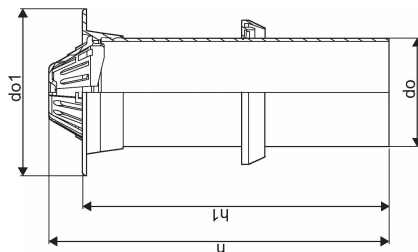

CHAMBER TELESCOPE PIPE 400/315 0,85M L65D 40TN GRATED DOME COVER SET

1054514

CHAMBER TELESCOPE PIPE 400/315 0,85M L65D 40TN GRATED DOME COVER SET

1054514

Technical data

Item UOM	Piece
Outer Diameter_do	315 mm
Outer Diameter_do1	485 mm
Z-measurement h	988 mm
Z-measurement h1	890 mm