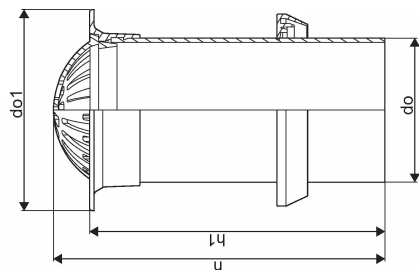

## CHAMBER TELESCOPE PIPE 400/315 0,65M U125B GRATED LOW DOME COVER SET

1054553

### Technical data

Item UOM	Piece
Outer Diameter_do	315 mm
Outer Diameter_do1	440 mm
Z-measurement h	723 mm
Z-measurement h1	647 mm