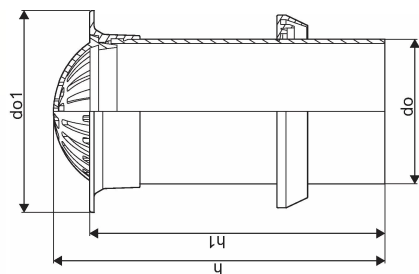

## CHAMBER TELESCOPE PIPE 400/315 0,65M U125B GRATED LOW DOME COVER SET

1054553

### Technical data

Item UOM	Piece
Outer Diameter_do	315 mm
Outer Diameter_do1	440 mm
Z-measurement h	723 mm
Z-measurement h1	647 mm