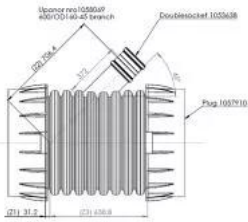

## IQ STORM WATER BRANCH 300/160 45 DEG BLACK

1055353

### Technical data

Item UOM	Piece
Inner_diameter_di	300 mm
Z-measurement ALPHA	45 °
Z-measurement d2	160 mm