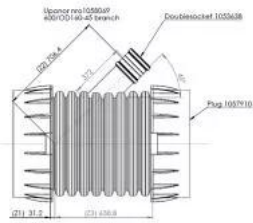

## IQ STORM WATER BRANCH 300/160 45 DEG BLACK

1055353

### Technical data

Item UOM	Piece
Inner_diameter_di	300 mm
Z-measurement ALPHA	45 °
Z-measurement d2	160 mm