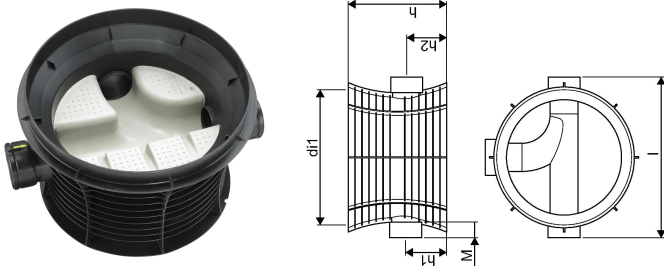

ACCESSO SEWER CHAMBER 1000/200 0-180-270 DEG T4 BLACK PP 1057574

ACCESSO SEWER CHAMBER 1000/200 0-180-270 DEG T4 BLACK PP

1057574

Technical data

Item UOM	Piece
Inner_diameter_di1	1000 mm
Length (l)	1255 mm
Z-measurement h	700 mm
Z-measurement h1	292 mm
Z-measurement h2	284 mm
Z-measurement M	110 mm