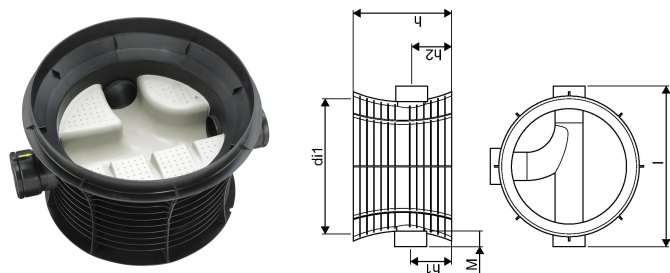

ACCESSO SEWER CHAMBER 1000/200 0-180-270 DEG T4 BLACK PP 1057574

ACCESSO SEWER CHAMBER 1000/200 0-180-270 DEG T4 BLACK PP

1057574

Technical data

Item UOM	Piece
Inner_diameter_di1	1000 mm
Length (l)	1255 mm
Z-measurement h	700 mm
Z-measurement h1	292 mm
Z-measurement h2	284 mm
Z-measurement M	110 mm