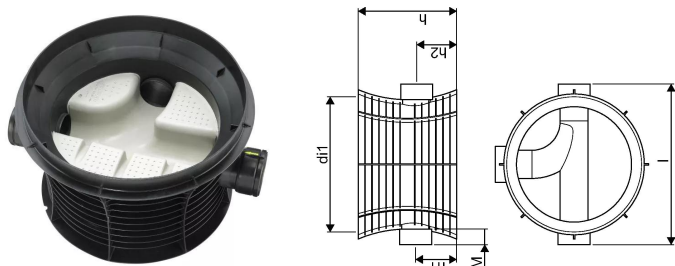

ACCESSO SEWER CHAMBER 1000/315 0-180-270 DEG T4 BLACK PP

1057586

ACCESSO SEWER CHAMBER 1000/315 0-180-270 DEG T4 BLACK PP

1057586

Technical data

Item UOM	Piece
Inner_diameter_di1	1000 mm
Length (l)	1426 mm
Z-measurement h	700 mm
Z-measurement h1	345 mm
Z-measurement h2	337 mm
Z-measurement M	153 mm