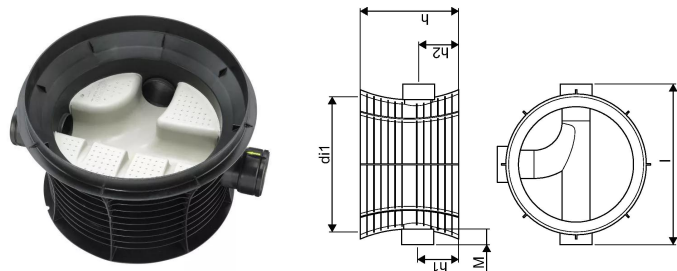

ACCESSO SEWER CHAMBER 1000/315 0-180-270 DEG T4 BLACK PP

1057586

ACCESSO SEWER CHAMBER 1000/315 0-180-270 DEG T4 BLACK PP

1057586

Technical data

Item UOM	Piece
Inner_diameter_di1	1000 mm
Length (l)	1426 mm
Z-measurement h	700 mm
Z-measurement h1	345 mm
Z-measurement h2	337 mm
Z-measurement M	153 mm