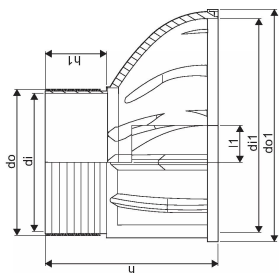

ACCESSO SEWER CHAMBER 1000 CONE 625 0,75M BLACK PP

1057620

ACCESSO SEWER CHAMBER 1000 CONE 625 0,75M BLACK PP

1057620

Technical data

Item UOM	Piece
Inner_diameter_di	630 mm
Inner_diameter_di1	976 mm
Outer Diameter_do	666 mm
Outer Diameter_do1	1060 mm
Z-measurement h	790 mm
Z-measurement h1	280 mm