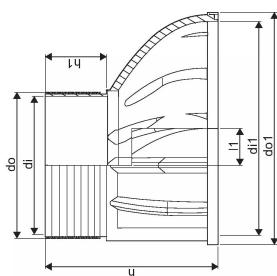

ACCESSO SEWER CHAMBER 1000 CONE 625 0,75M BLACK PP

1057620

ACCESSO SEWER CHAMBER 1000 CONE 625 0,75M BLACK PP

1057620

Technical data

Item UOM	Piece
Inner_diameter_di	630 mm
Inner_diameter_di1	976 mm
Outer Diameter_do	666 mm
Outer Diameter_do1	1060 mm
Z-measurement h	790 mm
Z-measurement h1	280 mm