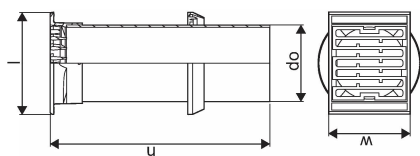

CHAMBER TELESCOPE PIPE 400/315 0,93M L61 40TN GRATED SQUARE BASIC COVER SET

1058165

CHAMBER TELESCOPE PIPE 400/315 0,93M L61 40TN GRATED SQUARE BASIC COVER SET

1058165

Technical data

Item UOM	Piece
Length (l)	420 mm
Outer Diameter_do	315 mm
Z-measurement h	901 mm
Z-measurement w	335 mm