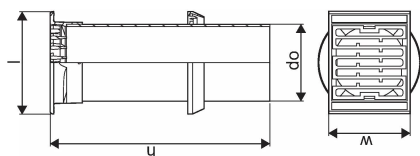

CHAMBER TELESCOPE PIPE 400/315 0,93M L61 40TN GRATED SQUARE BASIC COVER SET

1058165

CHAMBER TELESCOPE PIPE 400/315 0,93M L61 40TN GRATED SQUARE BASIC COVER SET

1058165

Technical data

Item UOM	Piece
Length (l)	420 mm
Outer Diameter_do	315 mm
Z-measurement h	901 mm
Z-measurement w	335 mm