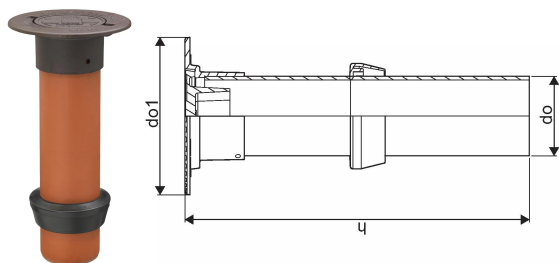

CHAMBER TELESCOPE PIPE 200/160 0,7M L63 40TN BLIND ROUND BASIC COVER SET

1058168

CHAMBER TELESCOPE PIPE 200/160 0,7M L63 40TN BLIND ROUND BASIC COVER SET

1058168

Technical data

Item UOM	Piece
Outer Diameter_do	160 mm
Outer Diameter_do1	317 mm
Z-measurement h	700 mm