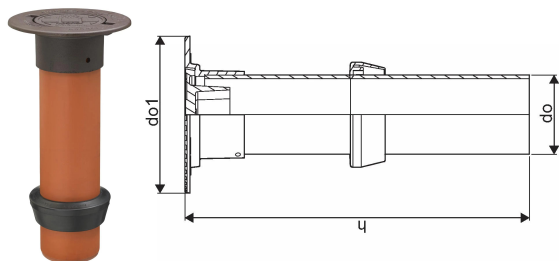

CHAMBER TELESCOPE PIPE 200/160 0,7M L63 40TN BLIND ROUND BASIC COVER SET

1058168

CHAMBER TELESCOPE PIPE 200/160 0,7M L63 40TN BLIND ROUND BASIC COVER SET

1058168

Technical data

Item UOM	Piece
Outer Diameter_do	160 mm
Outer Diameter_do1	317 mm
Z-measurement h	700 mm