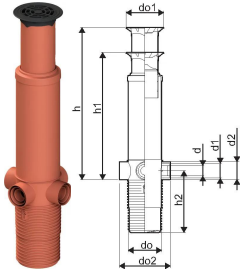

STORM CHAMBER 1125/500T WL BLACK D400 PE PLATE BOTTOM GRATED ROUND COVER SET

1069064

STORM CHAMBER 1125/500T WL BLACK D400 PE PLATE BOTTOM GRATED ROUND COVER SET

1069064

Technical data

Item UOM

Piece

Uponor Corporation