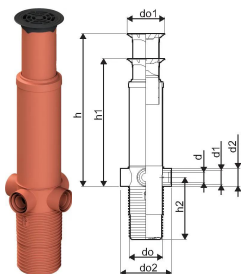

STORM CHAMBER 1125/500T WL BLACK D400 PE PLATE BOTTOM GRATED ROUND COVER SET

1069064

STORM CHAMBER 1125/500T WL BLACK D400 PE PLATE BOTTOM GRATED ROUND COVER SET

1069064

Technical data

Item UOM

Piece

Uponor Corporation