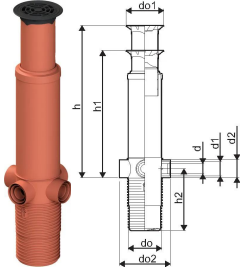

STORM ROAD CHAMBER 400/315T WL BLACK 0,5M D400 PE GRATED ROUND COVER SET PLATE BOTTOM

1069072

STORM ROAD CHAMBER 400/315T WL BLACK 0,5M D400 PE GRATED ROUND COVER SET PLATE BOTTOM

1069072

Technical data

Item UOM