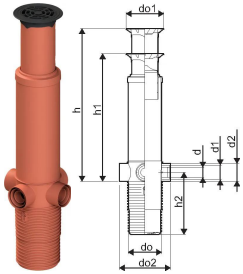

STORM ROAD CHAMBER 400/315T WL BLACK 0,5M D400 PE GRATED ROUND COVER SET PLATE BOTTOM

1069072

STORM ROAD CHAMBER 400/315T WL BLACK 0,5M D400 PE GRATED ROUND COVER SET PLATE BOTTOM

1069072

Technical data

Item UOM