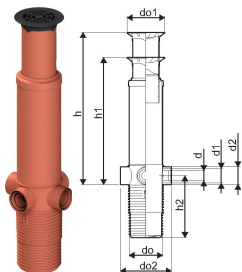

## STORM ROAD CHAMBER 560/500T WL BLACK 0,5M D400 PE GRATED ROUND COVER SET PLATE BOTTOM

1069073

### Technical data

Item UOM

Piece