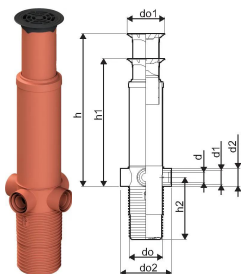

## STORM ROAD CHAMBER 560/500T WL BLACK 0,5M D400 PE GRATED ROUND COVER SET PLATE BOTTOM

1069073

### Technical data

Item UOM

Piece