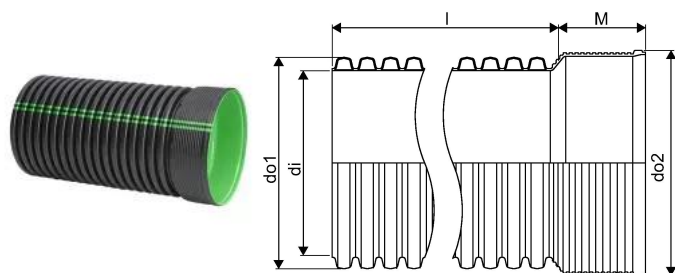

ROAD CULVERT 225/200 SN8 BLACK 6M PP

1084362

ROAD CULVERT 225/200 SN8 BLACK 6M PP

1084362

Technical data

Item UOM	Piece
Inner_diameter_di	200 mm
Length (l)	6000 mm
Z-measurement d1	225 mm

Packaging

Packaging Quantity 4	12
----------------------	----