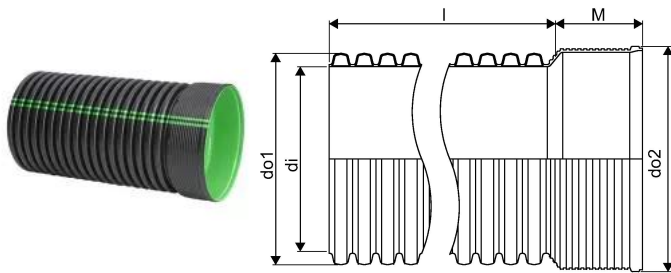

ROAD CULVERT 225/200 SN8 BLACK 6M PP

1084362

ROAD CULVERT 225/200 SN8 BLACK 6M PP

1084362

Technical data

Item UOM	Piece
Inner_diameter_di	200 mm
Length (l)	6000 mm
Z-measurement d1	225 mm

Packaging

Packaging Quantity 4	12
----------------------	----