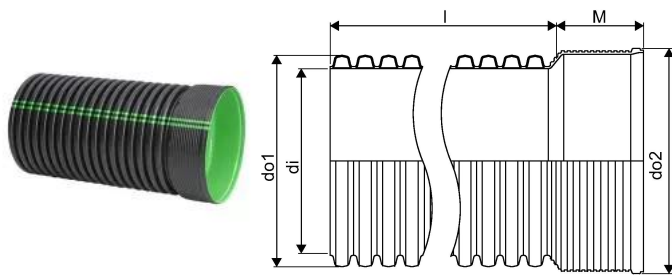

ROAD CULVERT 450/400 SN8 BLACK 6M PP

1084364

ROAD CULVERT 450/400 SN8 BLACK 6M PP

1084364

Technical data

Item UOM	Piece
Inner_diameter_di	400 mm
Length (l)	6000 mm
Z-measurement d1	450 mm

Packaging

Packaging Quantity 1	2
Packaging Quantity 4	2