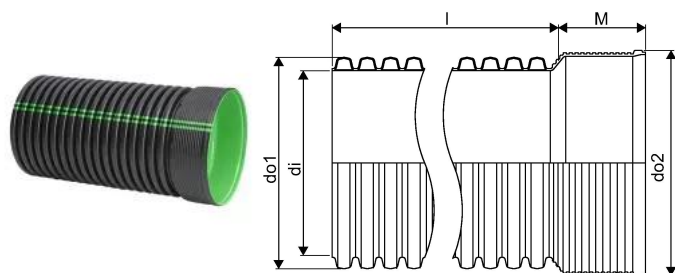

ROAD CULVERT 450/400 SN8 BLACK 6M PP

1084364

ROAD CULVERT 450/400 SN8 BLACK 6M PP

1084364

Technical data

Item UOM	Piece
Inner_diameter_di	400 mm
Length (l)	6000 mm
Z-measurement d1	450 mm

Packaging

Packaging Quantity 1	2
Packaging Quantity 4	2