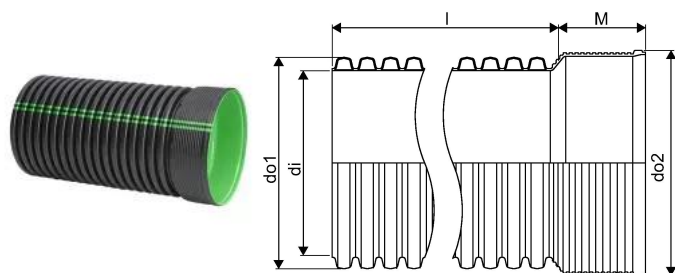

ROAD CULVERT 560/500 SN8 BLACK 6M PP

1084365

ROAD CULVERT 560/500 SN8 BLACK 6M PP

1084365

Technical data

Item UOM	Piece
Inner_diameter_di	500 mm
Length (l)	6000 mm
Z-measurement d1	560 mm

Packaging

Packaging Quantity 1	2
Packaging Quantity 4	2