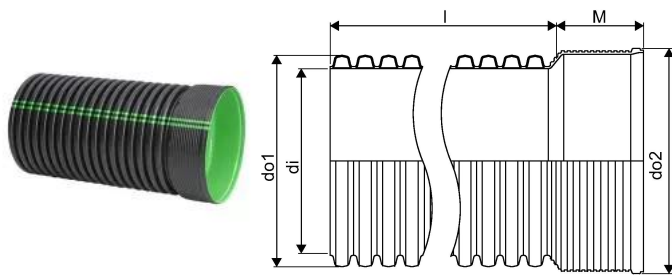

ROAD CULVERT 560/500 SN8 BLACK 6M PP

1084365

ROAD CULVERT 560/500 SN8 BLACK 6M PP

1084365

Technical data

Item UOM	Piece
Inner_diameter_di	500 mm
Length (l)	6000 mm
Z-measurement d1	560 mm

Packaging

Packaging Quantity 1	2
Packaging Quantity 4	2