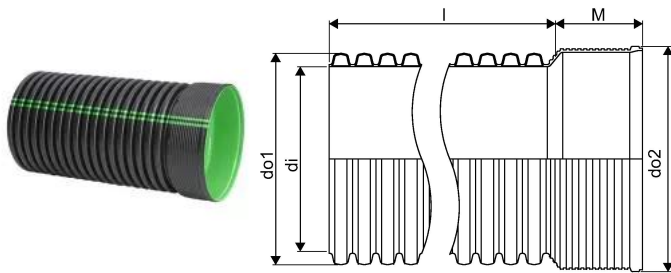

ROAD CULVERT 684/600 SN8 BLACK 6M PP

1084366

ROAD CULVERT 684/600 SN8 BLACK 6M PP

1084366

Technical data

Item UOM	Piece
Inner_diameter_di	600 mm
Length (l)	6000 mm
Z-measurement d1	684 mm

Packaging

Packaging Quantity 1	2
Packaging Quantity 4	2