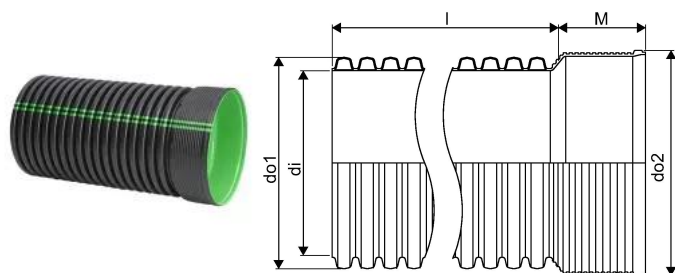

ROAD CULVERT 684/600 SN8 BLACK 6M PP

1084366

ROAD CULVERT 684/600 SN8 BLACK 6M PP

1084366

Technical data

Item UOM	Piece
Inner_diameter_di	600 mm
Length (l)	6000 mm
Z-measurement d1	684 mm

Packaging

Packaging Quantity 1	2
Packaging Quantity 4	2