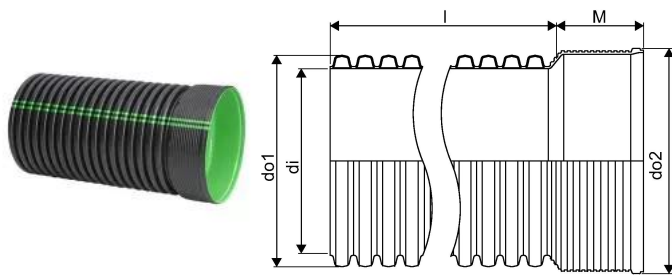

ROAD CULVERT 902/800 SN8 BLACK 6M PP

1084367

ROAD CULVERT 902/800 SN8 BLACK 6M PP

1084367

Technical data

Item UOM	Piece
Inner_diameter_di	800 mm
Length (l)	6000 mm
Z-measurement d1	902 mm

Uponor Corporation