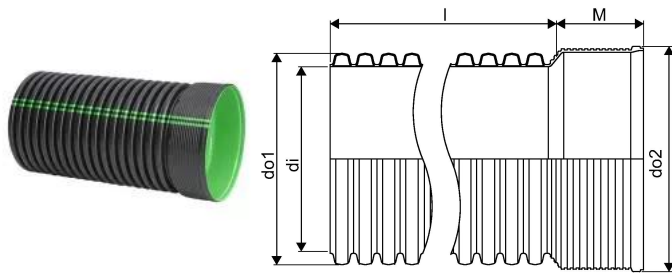

ROAD CULVERT 902/800 SN8 BLACK 6M PP

1084367

ROAD CULVERT 902/800 SN8 BLACK 6M PP

1084367

Technical data

Item UOM	Piece
Inner_diameter_di	800 mm
Length (l)	6000 mm
Z-measurement d1	902 mm

Uponor Corporation