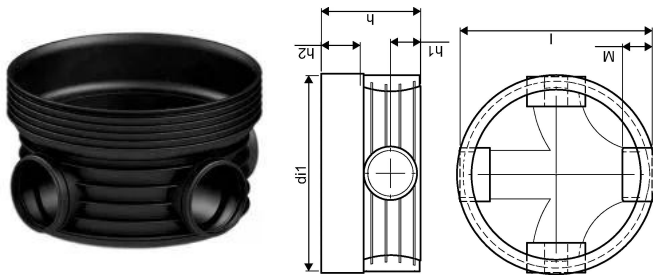

ACCESSO SEWER CHAMBER 600/200 CROSS BLACK PP

1118304

ACCESSO SEWER CHAMBER 600/200 CROSS BLACK PP

1118304

Technical data

Item UOM	Piece
Inner_diameter_di1	689 mm
Length (l)	755 mm
Z-measurement h	435 mm
Z-measurement h1	142 mm
Z-measurement h2	158 mm
Z-measurement M	125 mm