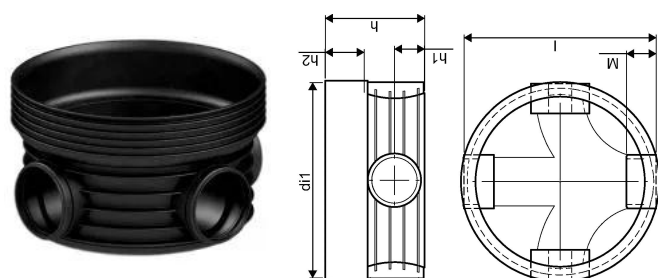

ACCESSO SEWER CHAMBER 600/200 CROSS BLACK PP

1118304

ACCESSO SEWER CHAMBER 600/200 CROSS BLACK PP

1118304

Technical data

Item UOM	Piece
Inner_diameter_di1	689 mm
Length (l)	755 mm
Z-measurement h	435 mm
Z-measurement h1	142 mm
Z-measurement h2	158 mm
Z-measurement M	125 mm