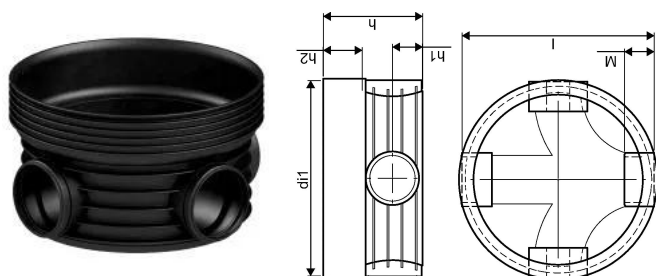

ACCESSO SEWER CHAMBER 600/250 CROSS BLACK PP

1118310

ACCESSO SEWER CHAMBER 600/250 CROSS BLACK PP

1118310

Technical data

Item UOM	Piece
Inner_diameter_di1	689 mm
Length (l)	785 mm
Z-measurement h	487 mm
Z-measurement h1	168 mm
Z-measurement h2	158 mm
Z-measurement M	155 mm