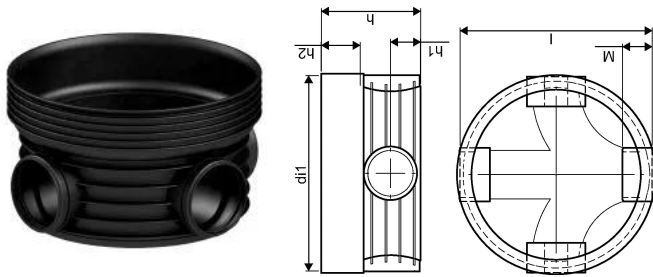

ACCESSO SEWER CHAMBER 600/250 CROSS BLACK PP

1118310

ACCESSO SEWER CHAMBER 600/250 CROSS BLACK PP

1118310

Technical data

Item UOM	Piece
Inner_diameter_di1	689 mm
Length (l)	785 mm
Z-measurement h	487 mm
Z-measurement h1	168 mm
Z-measurement h2	158 mm
Z-measurement M	155 mm