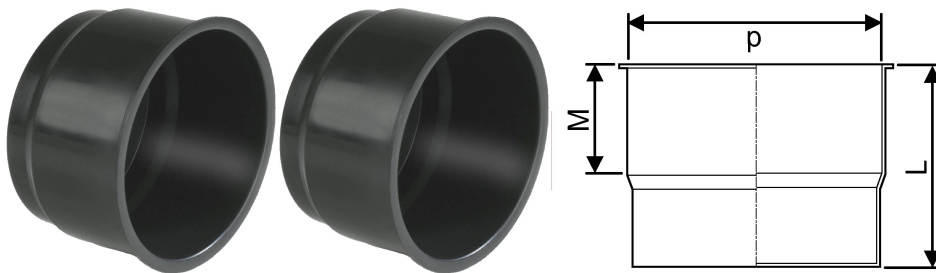

CHAMBER CONNECTION PLUG 160 BLACK PP

1119223

CHAMBER CONNECTION PLUG 160 BLACK PP

1119223

Technical data

Item UOM

Piece

Packaging