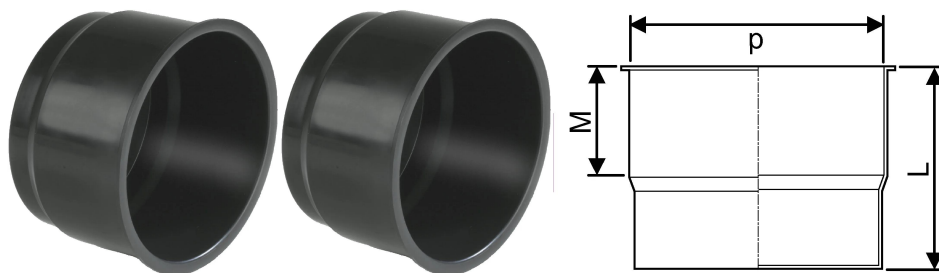

CHAMBER CONNECTION PLUG 160 BLACK PP

1119223

CHAMBER CONNECTION PLUG 160 BLACK PP

1119223

Technical data

Item UOM

Piece

Packaging