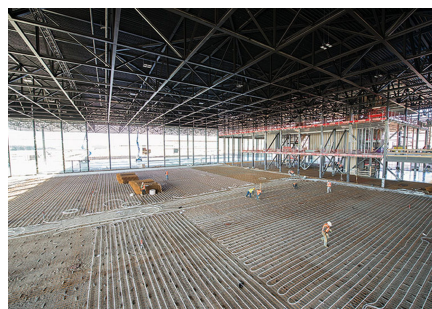

- it is the oldest building in the Netherlands with a link to military aviation. The wooden building and its tower are currently being fully restored to their original state. The large surrounding outdoor area provides space for events.

From the end of 2014, the Netherlands' new National Military Museum will bring together the collections of the Army Museum in Delft and the Military Aviation Museum in Soesterberg. The need for the best possible indoor environment at the museum is enormous. While the conditions in which age-old museum pieces are stored is essential, a pleasant indoor environment is also important to visitors. The museum complex is thus equipped with a range of sustainable technologies, including concrete core activation. Fitting Uponor industrial underfloor heating on the ground floor and a TAB Omegaprofiel on the first floor makes a major contribution to creating an optimum indoor environment.

Dutch National Military Museum