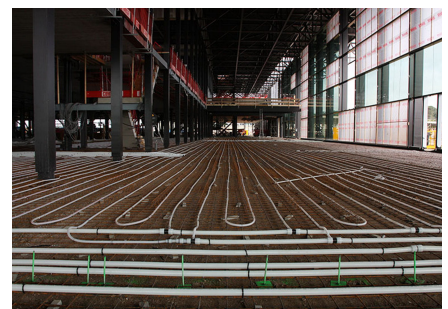

- it is the oldest building in the Netherlands with a link to military aviation. The wooden building and its tower are currently being fully restored to their original state. The large surrounding outdoor area provides space for events.

From the end of 2014, the Netherlands' new National Military Museum will bring together the collections of the Army Museum in Delft and the Military Aviation Museum in Soesterberg. The need for the best possible indoor environment at the museum is enormous. While the conditions in which age-old museum pieces are stored is essential, a pleasant indoor environment is also important to visitors. The museum complex is thus equipped with a range of sustainable technologies, including concrete core activation. Fitting Uponor industrial underfloor heating on the ground floor and a TAB Omegaprofiel on the first floor makes a major contribution to creating an optimum indoor environment.

Dutch National Military Museum