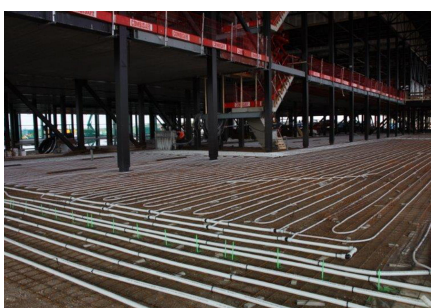

- it is the oldest building in the Netherlands with a link to military aviation. The wooden building and its tower are currently being fully restored to their original state. The large surrounding outdoor area provides space for events.

From the end of 2014, the Netherlands' new National Military Museum will bring together the collections of the Army Museum in Delft and the Military Aviation Museum in Soesterberg. The need for the best possible indoor environment at the museum is enormous. While the conditions in which age-old museum pieces are stored is essential, a pleasant indoor environment is also important to visitors. The museum complex is thus equipped with a range of sustainable technologies, including concrete core activation. Fitting Uponor industrial underfloor heating on the ground floor and a TAB Omegaprofiel on the first floor makes a major contribution to creating an optimum indoor environment.

Dutch National Military Museum