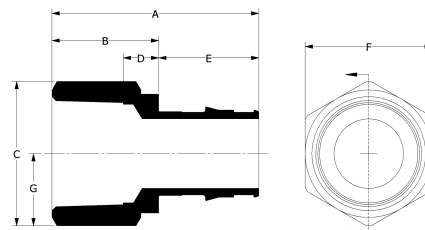

Adaptadores con rosca hembra de bronce sin plomo (LF)

ProPEX

Project Information

Job name:	Location:
Engineer:	Fecha de envío:
Contractor:	Presentada por:
Manufacturer's representative:	Approved by:

Technical data

Material	LF Brass
Temp/pressure ratings	73 °F (23 °C) at 160 psi (11 bar) 180 °F (82 °C) at 100 psi (6.9 bar) 200 °F (93 °C) at 80 psi (5.5 bar)
Prop 65 label required?	Yes

Product information and application use

The ProPEX® Lead-free Brass Female Threaded Adapter connects Uponor PEX-a tubing to female NPT threads. Use these fittings in hot and cold domestic potable water systems, residential fire sprinkler systems or hydronic radiant heating and cooling systems. One end of the adapter is manufactured with the Uponor ProPEX fitting for connections to Wirsbo hePEX™ tubing or Uponor AquaPEX® tubing. The other end of the adapter connects to copper. These adapters are safe for direct burial in soil.

Note: Temperature and pressure ratings stated are hydrostatic ratings. For domestic hot-water (DHW) and DHW recirculation installations, operating conditions should not exceed 140°F (60°C) at 80 psi (5.5 bar) in accordance with ASTM F2023. For additional information regarding application-specific temperature and pressure ratings, refer to the Uponor PEX Piping Systems Design and Installation Manual.

Part name	Part no.	A [inch]	B [inch]	C [inch]	D [inch]	E [inch]	F [inch]	G [inch]	End Type 1	End Type 2	Weight per UOM [lbs/UOM]
ProPEX LF Brass Female Threaded Adapter, 1/2" PEX x 3/4" NPT	LF4575075	1.629	0.92	1.371	0.367	0.709	1.187	0.685	ProPEX 1/2"	FNPT 3/4"	0.18
ProPEX LF Brass Female Threaded Adapter, 3/4" PEX x 3/4" NPT	LF4577575	1.865	0.92	1.371	0.366	0.945	1.187	0.685	ProPEX 3/4"	FNPT 3/4"	-
ProPEX LF Brass Female Threaded Adapter, 1" PEX x 1" NPT	LF4571010	2.441	1.26	1.732	0.419	1.181	1.5	0.866	ProPEX 1"	FNPT 1"	0.42
ProPEX LF Brass Female Threaded Adapter, 1 1/4" PEX x 1 1/4" NPT	LF4571313	2.565	1.12	2.309	0.413	1.445	2.0	1.155	ProPEX 1-1/4"	FNPT 1-1/4"	0.73
ProPEX LF Brass Female Threaded Adapter, 1/2" PEX x 1/2" NPT	LF4575050	1.569	0.86	1.155	0.325	0.709	1.0	0.577	ProPEX 1/2"	FNPT 1/2"	0.14
ProPEX LF Brass Female Threaded Adapter, 3/4" PEX x 1" NPT	LF4577510	2.205	1.26	1.732	0.599	0.945	1.5	0.866	ProPEX 3/4"	FNPT 1"	-
ProPEX LF Brass Female Threaded Adapter, 1 1/2" PEX x 1 1/2" NPT	LF4571515	2.864	1.16	2.598	0.436	1.704	2.25	1.299	ProPEX 1-1/2"	FNPT 1-1/2"	0.95
ProPEX LF Brass Female Threaded Adapter, 2" PEX x 2" NPT	LF4572020	3.547	1.4	3.464	0.703	2.147	3.0	1.732	ProPEX 2"	FNPT 2"	2.23