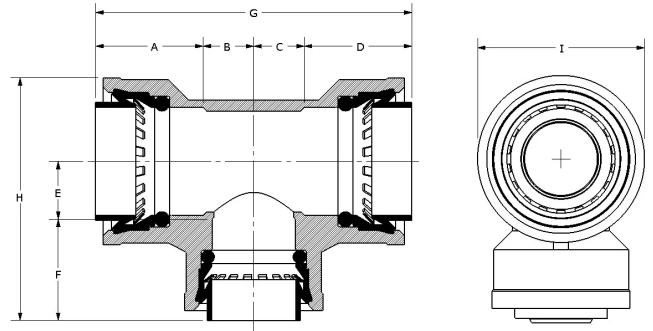

## Product information and application use

TotalFit™ is the professional-grade engineered polymer (EP) push-to-connect solution that provides greater value for residential projects with the same versatility and speed as brass push-to-connect fittings for PEX, PE-RT, CPVC, and copper piping systems.