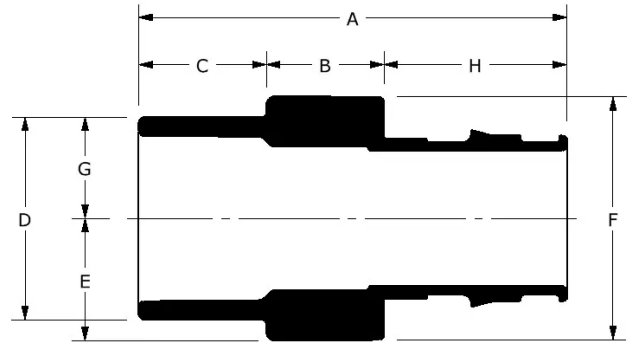

ProPEX® LF Brass Schedule 80 Corzan® CPVC Adapters

Project Information

Job name:	Location:
Engineer:	Fecha de envío:
Contractor:	Presentada por:
Manufacturer's representative:	Approved by:

Technical data

Material	LF Brass
Subcomponent Material	Body: LF Brass, CPVC O-ring: EPDM
Temp/pressure ratings	73 °F (23 °C) at 160 psi (11 bar) 180 °F (82 °C) at 100 psi (6.9 bar)
Prop 65 label required?	Yes

Product information and application use

Utilice los accesorios de transición de CPVC Corzan® ChlorFIT® Schedule 80 de Uponor en sistemas de agua potable fría y caliente, así como en aplicaciones hidráulicas de calefacción y refrigeración.

Corzan® es una marca comercial registrada de Lubrizol Advanced Materials, Inc.

Part name	Part no.	A [Inch]	B [Inch]	C [Inch]	D [Inch]	E [Inch]	F [Inch]	G [Inch]	H [Inch]	End Type 1	End Type 2
ProPEX LF Brass x CPVC Spigot Adapter, 1" PEX x 1" CPVC (IPS Sch 80)	CP8501010	3.366	1.06	1.125	1.315	0.88	1.76	0.657	1.181	ProPEX 1"	CPVC 1"
ProPEX LF Brass x CPVC Spigot Adapter, 1-1/4" PEX x 1-1/4" CPVC (IPS Sch 80)	CP8501313	3.825	1.13	1.25	1.66	1.055	2.1	0.83	1.445	ProPEX 1-1/4"	CPVC 1-1/4"
ProPEX LF Brass x CPVC Spigot Adapter, 1-1/2" PEX x 1-1/2" CPVC (IPS Sch 80)	CP8501515	4.239	1.16	1.375	1.9	1.2	2.35	0.95	1.704	ProPEX 1-1/2"	CPVC 1-1/2"
ProPEX LF Brass x CPVC Spigot Adapter, 2" PEX x 2" CPVC (IPS Sch 80)	CP8502020	5.027	1.38	1.5	2.375	1.434	2.868	1.187	2.147	ProPEX 2"	CPVC 2"
ProPEX LF Brass x CPVC Spigot Adapter, 2-1/2" PEX x 2-1/2" CPVC (IPS Sch 80)	CP8502525	6.33	1.75	1.75	2.875	1.725	3.45	1.437	2.83	ProPEX 2-1/2"	CPVC 2-1/2"
ProPEX LF Brass x CPVC Spigot Adapter, 3" PEX x 3" CPVC (IPS Sch 80)	CP8503030	7.005	1.75	1.875	3.5	2.075	4.15	1.75	3.38	ProPEX 3"	CPVC 3"
ProPEX LF Brass x CPVC Spigot Adapter, 1/2" PEX x 1/2" CPVC (IPS Sch 80)	CP8505050	2.544	0.96	0.875	0.84	0.622	1.245	0.42	0.709	ProPEX 1/2"	CPVC 1/2"
ProPEX LF Brass x CPVC Spigot Adapter, 3/4" PEX x 3/4" CPVC (IPS Sch 80)	CP8507575	3.005	1.06	1	1.05	0.739	1.479	0.525	0.945	ProPEX 3/4"	CPVC 3/4"
ProPEX LF Brass x CPVC Socket Adapter, 1" PEX x 1" CPVC (IPS Sch 80)	CP8511010	3.366	1.06	1.125	1.325	0.842	1.72	0.662	1.181	ProPEX 1"	CPVC 1"
ProPEX LF Brass x CPVC Socket Adapter, 1-1/4" PEX x 1-1/4" CPVC (IPS Sch 80)	CP8511313	3.825	1.13	1.25	1.671	1.026	2.093	0.835	1.445	ProPEX 1-1/4"	CPVC 1-1/4"
ProPEX LF Brass x CPVC Socket Adapter, 1-1/2" PEX x 1-1/2" CPVC (IPS Sch 80)	CP8511515	4.239	1.16	1.375	1.913	1.156	2.356	0.956	1.704	ProPEX 1-1/2"	CPVC 1-1/2"
ProPEX LF Brass x CPVC Socket Adapter, 2" PEX x 2" CPVC (IPS Sch 80)	CP8512020	5.027	1.38	1.5	2.388	1.412	2.872	1.193	2.147	ProPEX 2"	CPVC 2"
ProPEX LF Brass x CPVC Socket Adapter, 2-1/2" PEX x 2-1/2" CPVC (IPS Sch 80)	CP8512525	6.33	1.75	1.75	2.89	1.721	3.501	1.444	2.83	ProPEX 2-1/2"	CPVC 2-1/2"
ProPEX LF Brass x CPVC Socket Adapter, 3" PEX x 3" CPVC (IPS Sch 80)	CP8513030	7.005	1.75	1.875	3.516	2.058	4.178	1.757	3.38	ProPEX 3"	CPVC 3"
ProPEX LF Brass x CPVC Socket Adapter, 1/2" PEX x 1/2" CPVC (IPS Sch 80)	CP8515050	2.544	0.96	0.875	0.848	0.571	1.23	0.424	0.709	ProPEX 1/2"	CPVC 1/2"
ProPEX LF Brass x CPVC Socket Adapter, 3/4" PEX x 3/4" CPVC (IPS Sch 80)	CP8517575	3.005	1.06	1	1.058	0.683	1.461	0.529	0.945	ProPEX 3/4"	CPVC 3/4"

Part name	Part no.	Weight per UOM [lbs/UOM]
ProPEX LF Brass x CPVC Spigot Adapter, 1" PEX x 1" CPVC (IPS Sch 80)	CP8501010	0.37
ProPEX LF Brass x CPVC Spigot Adapter, 1-1/4" PEX x 1-1/4" CPVC (IPS Sch 80)	CP8501313	0.62
ProPEX LF Brass x CPVC Spigot Adapter, 1-1/2" PEX x 1-	CP8501515	0.77