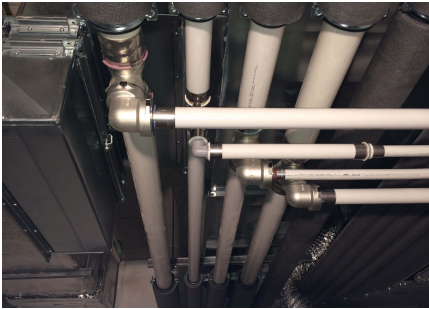

+GF+

Uponor Infra Oy

Uponor Infra Oy
Uponor Suomi Oy
Kouvolaantie 365, 15550 Nastola
Kappelinmäentie 240, 65370 Vaasa

Puhelin +358 20 129 211
Sähköposti
asiakaspalvelu.fi@georgfischer.com
W www.uponor.com