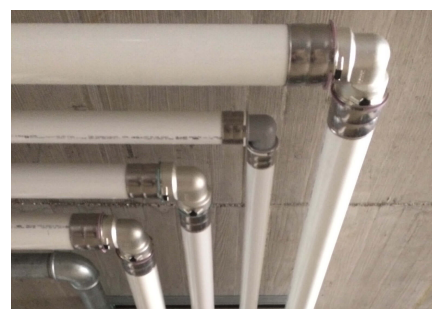

Reconstruction of the Gbelána mansion into a 4-star congress hotel with wellness

During the renovation of the mansion, particular emphasis was placed on sanitary pipes that meet the requirements and guidelines for drinking water. And that's why we used our unique composite pipe system to install drinking water distribution. Uponor MLC Uni Pipe Plus, which boasts a seamless aluminum layer. This means that this composite pipe does not have a longitudinal weld and has a different composition and properties than for example Uponor PE-Xa. We deliver composite pipes in rods or coils. The advantage of this system is 100% resistance to oxygen diffusion, easy handling, low weight and, above all, high shape stability and flexibility in bending.

Château Gbelány