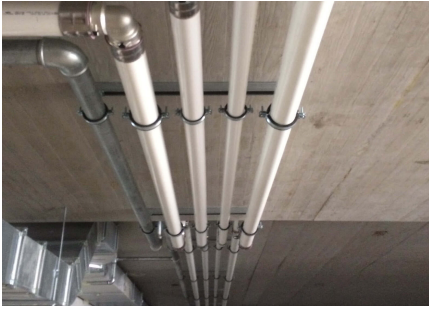

+GF+

Uponor Infra Oy

Uponor Infra Oy
Uponor Suomi Oy
Kouvolaantie 365, 15550 Nastola
Kappelinmäentie 240, 65370 Vaasa

Puhelin +358 20 129 211
Sähköposti
asiakaspalvelu.fi@georgfischer.com
W www.uponor.com