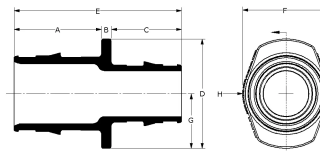

The Uponor QS-style Copper Adapters, combined with the appropriate QS-style Fitting Assembly, transition Wirsbo hePEXTM tubing to 1/2", 3/4" or 1" copper pipe in hydronic heating applications

Nom de la pièce	Numéro de pièce	A [inch]	B [inch]	C [inch]	D [inch]	E [inch]	F [inch]	G [inch]	H [inch]	End Type 1	End Type 2
QS-style Copper Fitting Adapter, R20 x 1/2" Copper	A4342050	0.601	0.275	0.512	1.224	1.388	1.063	0.612	0.531	ISO 228-G 3/4"	Sweat 1/2"
QS-style Copper Fitting Adapter, R25 X 1" Copper (for 3/4" and 5/8" tubing only)	A4342510	0.97	0.299	0.658	1.585	1.927	1.375	0.792	0.687	ISO 228-G 1"	Sweat 1"

Nom de la pièce	Numéro de pièce	Weight per UOM [lbs/UOM]
QS-style Copper Fitting Adapter, R20 x 1/2" Copper	A4342050	0.15
QS-style Copper Fitting Adapter, R25 X 1" Copper (for 3/4" and 5/8" tubing only)	A4342510	0.29

Nom de la pièce	Numéro de pièce	Les codes	Normes	Annonces
Adaptateurs pour raccord en cuivre de type QS	All	-	ASTM F877	-
In addition, the following parts have additional codes, standards, or listings:				
QS-style Copper Fitting Adapter, R20 x 1/2" Copper	A4342050		R20: ISO 228-G 3/4"	
QS-style Copper Fitting Adapter, R25 X 1" Copper (for 3/4" and 5/8" tubing only)	A4342510		R25: ISO 228-G 1"	