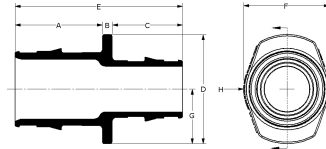

The Uponor QS-style Copper Adapters, combined with the appropriate QS-style Fitting Assembly, transition Wirsbo hePEXTM tubing to 1/2", 3/4" or 1" copper pipe in hydronic heating applications

Nom de la pièce	Numéro de pièce	A [Inch]	B [Inch]	C [Inch]	D [Inch]	E [Inch]	F [Inch]	G [Inch]	H [Inch]	End Type 1	End Type 2
QS-style Copper Fitting Adapter, R20 x 1/2" Copper	A4342050	0.601	0.275	0.512	1.224	1.388	1.063	0.612	0.531	ISO 228-G 3/4"	Sweat 1/2"
QS-style Copper Fitting Adapter, R25 X 1" Copper (for 3/4" and 5/8" tubing only)	A4342510	0.97	0.299	0.658	1.585	1.927	1.375	0.792	0.687	ISO 228-G 1"	Sweat 1"

Nom de la pièce	Numéro de pièce	Weight per UOM [lbs/UOM]
QS-style Copper Fitting Adapter, R20 x 1/2" Copper	A4342050	0.15
QS-style Copper Fitting Adapter, R25 X 1" Copper (for 3/4" and 5/8" tubing only)	A4342510	0.29

QS-style Copper Fitting Adapter, R20 x 1/2" Copper	A4342050	R20: ISO 228-G 3/4"
QS-style Copper Fitting Adapter, R25 X 1" Copper (for 3/4" and 5/8" tubing only)	A4342510	R25: ISO 228-G 1"

L'installation