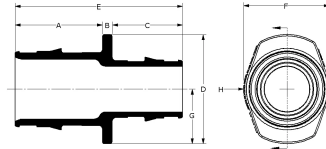

Nom de la pièce	Numéro de pièce	A [inch]	B [inch]	C [inch]	D [inch]	E [inch]	F [inch]	G [inch]	H [inch]	Weight per UOM [lbs/UOM]	End Type 1
ProPEX LF Brass to PB Coupling, 1/2" PEX x 1/2" PB	LF4585050	0.709	0.125	0.633	0.77	1.467	0.77	0.385	0.385	0.2	ProPEX 1/2"
ProPEX LF Brass to PB Coupling, 3/4" PEX x 3/4" PB	LF4587575	0.945	0.125	0.693	1.1	1.763	1.1	0.55	0.55	0.4	ProPEX 3/4"