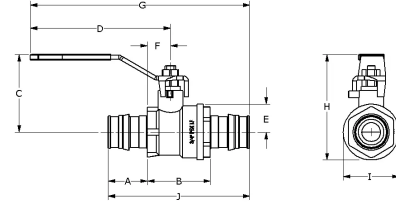

Valves à bille ProPEX en laiton sans plomb (LF)

Renseignements sur le projet

Nom du poste :	Lieu :
Ingénieur :	Date de soumission:
Entrepreneur :	Présentée par:
Représentant du fabricant :	Approuvé par :

Données techniques

Material	LF Brass
End type 1	ProPEX 3/4"
End type 2	ProPEX 3/4"
Cold working pressure	200.2 psi
Temp/pressure ratings	73 °F (23 °C) at 160 psi (11 bar) 180 °F (82 °C) at 100 psi (6.9 bar) 200 °F (93 °C) at 80 psi (5.5 bar)
Prop 65 label required?	Yes

Informations sur le produit et utilisation de l'application

Use Uponor ProPEX® lead-free (LF) brass ball valves in all plumbing and radiant heating/cooling applications.1 Both ends are manufactured with the ProPEX fitting for connections to Uponor AquaPEX® or Wirsbo hePEX™ tubing. Note: These valves are not compatible with applications using glycol.

Nom de la pièce	Numéro de pièce	A [inch]	B [inch]	C [inch]	D [inch]	E [inch]	F [inch]	G [inch]	H [inch]	I [inch]	J [inch]
ProPEX LF Brass Ball Valve, 3/4" PEX x 3/4" PEX	LF4817575	0.945	1.11	1.27	0.866	0.472	0.693	2.228	1.742	1.22	3
ProPEX LF Brass Stop and Drain Ball Valve, (0.44" bore) 3/4" PEX	LF4817580	0.945	1.49	1.228	1.059	0.591	0.679	2.815	1.819	1.364	3.38

Nom de la pièce	Numéro de pièce	Cv	Weight per UOM [lbs/UOM]
ProPEX LF Brass Ball Valve, 3/4" PEX x 3/4" PEX	LF4817575	6.1	0.32
ProPEX LF Brass Stop and Drain Ball Valve, (0.44" bore) 3/4" PEX	LF4817580	-	0.65

L'installation

Install valves according to local building code. Do not dismantle. Refer to the Uponor AquaPEX Professional Plumbing Installation Guide or the Uponor Radiant Floor Heating Installation Handbook for additional information.

Applications connexes

PEX-a Plumbing Systems
Radiant Heating and Cooling Systems

Les codes

UPC|IRC|IPC|NPC of Canada

Normes

NSF-372|ASTM F877|NSF-359|ASTM F1960|CSA B137.5|NSF-61|NSF-14

Annonces

cNSFus-pw-G|U.P.Code

Notes de bas de page

Coordonnées de la personne-ressource

Uponor Inc.
5925 148th Street West
Apple Valley, MN 55124
T 800.321.4739
F 952.891.2008

Uponor Ltd.
6510 Kennedy Road
Mississauga, ON L5T 2X4
T 888.594.7726
F 800.638.9517